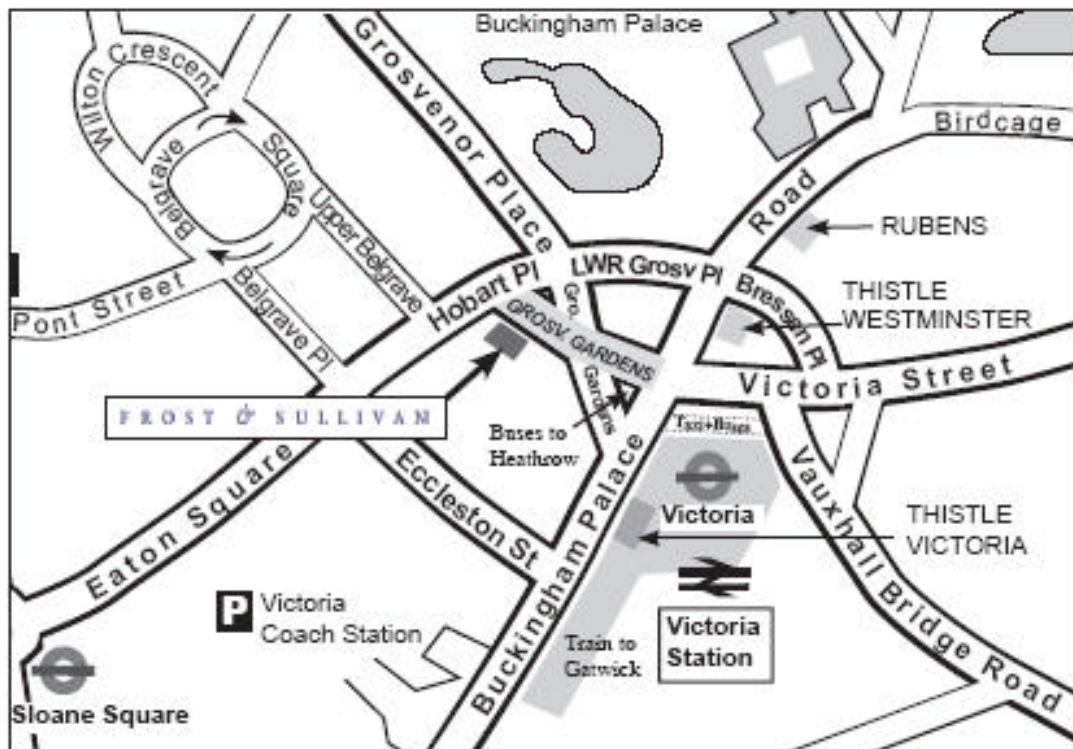

## Frost & Sullivan – Directions:

Frost & Sullivan  
Sullivan House  
4 Grosvenor Gardens  
London, SW1W 0DH